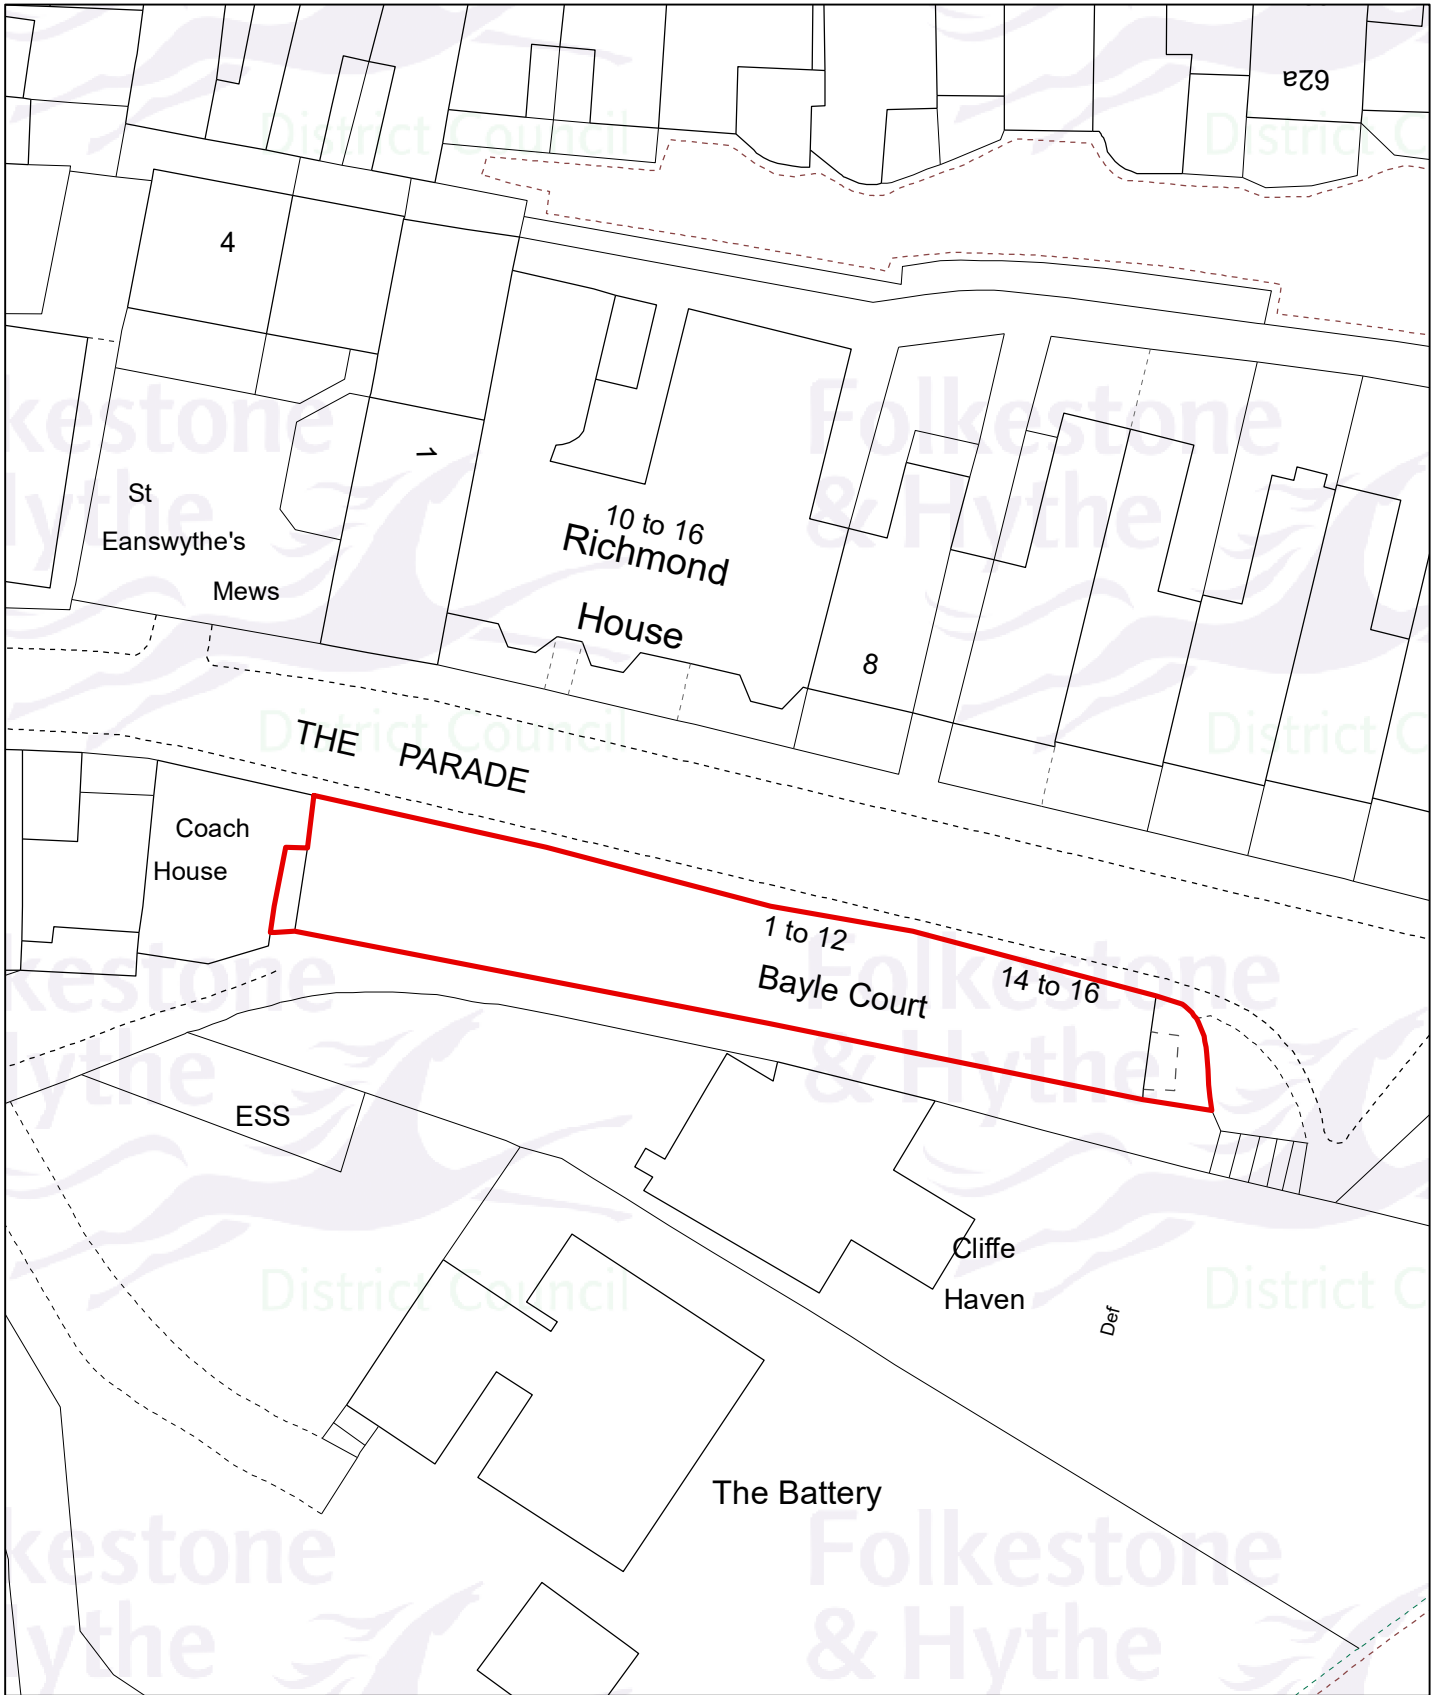

Bayle Court, The Parade, Folkestone, CT20 1SN

Drawn date:
10 May 2022

Drawn by:
A. Gheroghita

Drawing ref:
21/1707/FH

Contains Ordnance Survey data
© Crown copyright and database right
Folkestone & Hythe District Council 100019677 - 2022

Drawn at 1:400 on A4